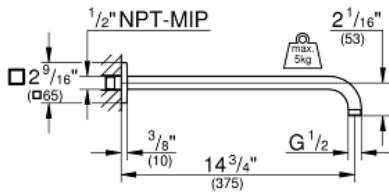

RAINSHOWER
16" Shower Arm
MODEL # 26632000

Pure Freude
an Wasser

GROHE

Product Description:
RAINSHOWER
16" Shower Arm

Standard Specification:

- 1/2" (13 mm) NPT Male Threads
- Can be used with all Rainshower shower heads except Rainshower Jumbo (28 783)
- **GROHE StarLight** chrome finish

Applicable Codes & Standards:

- ASME A112.18.1/CSA B125.1
- LOGO CEC

Color:

- 26632000 StarLight Chrome